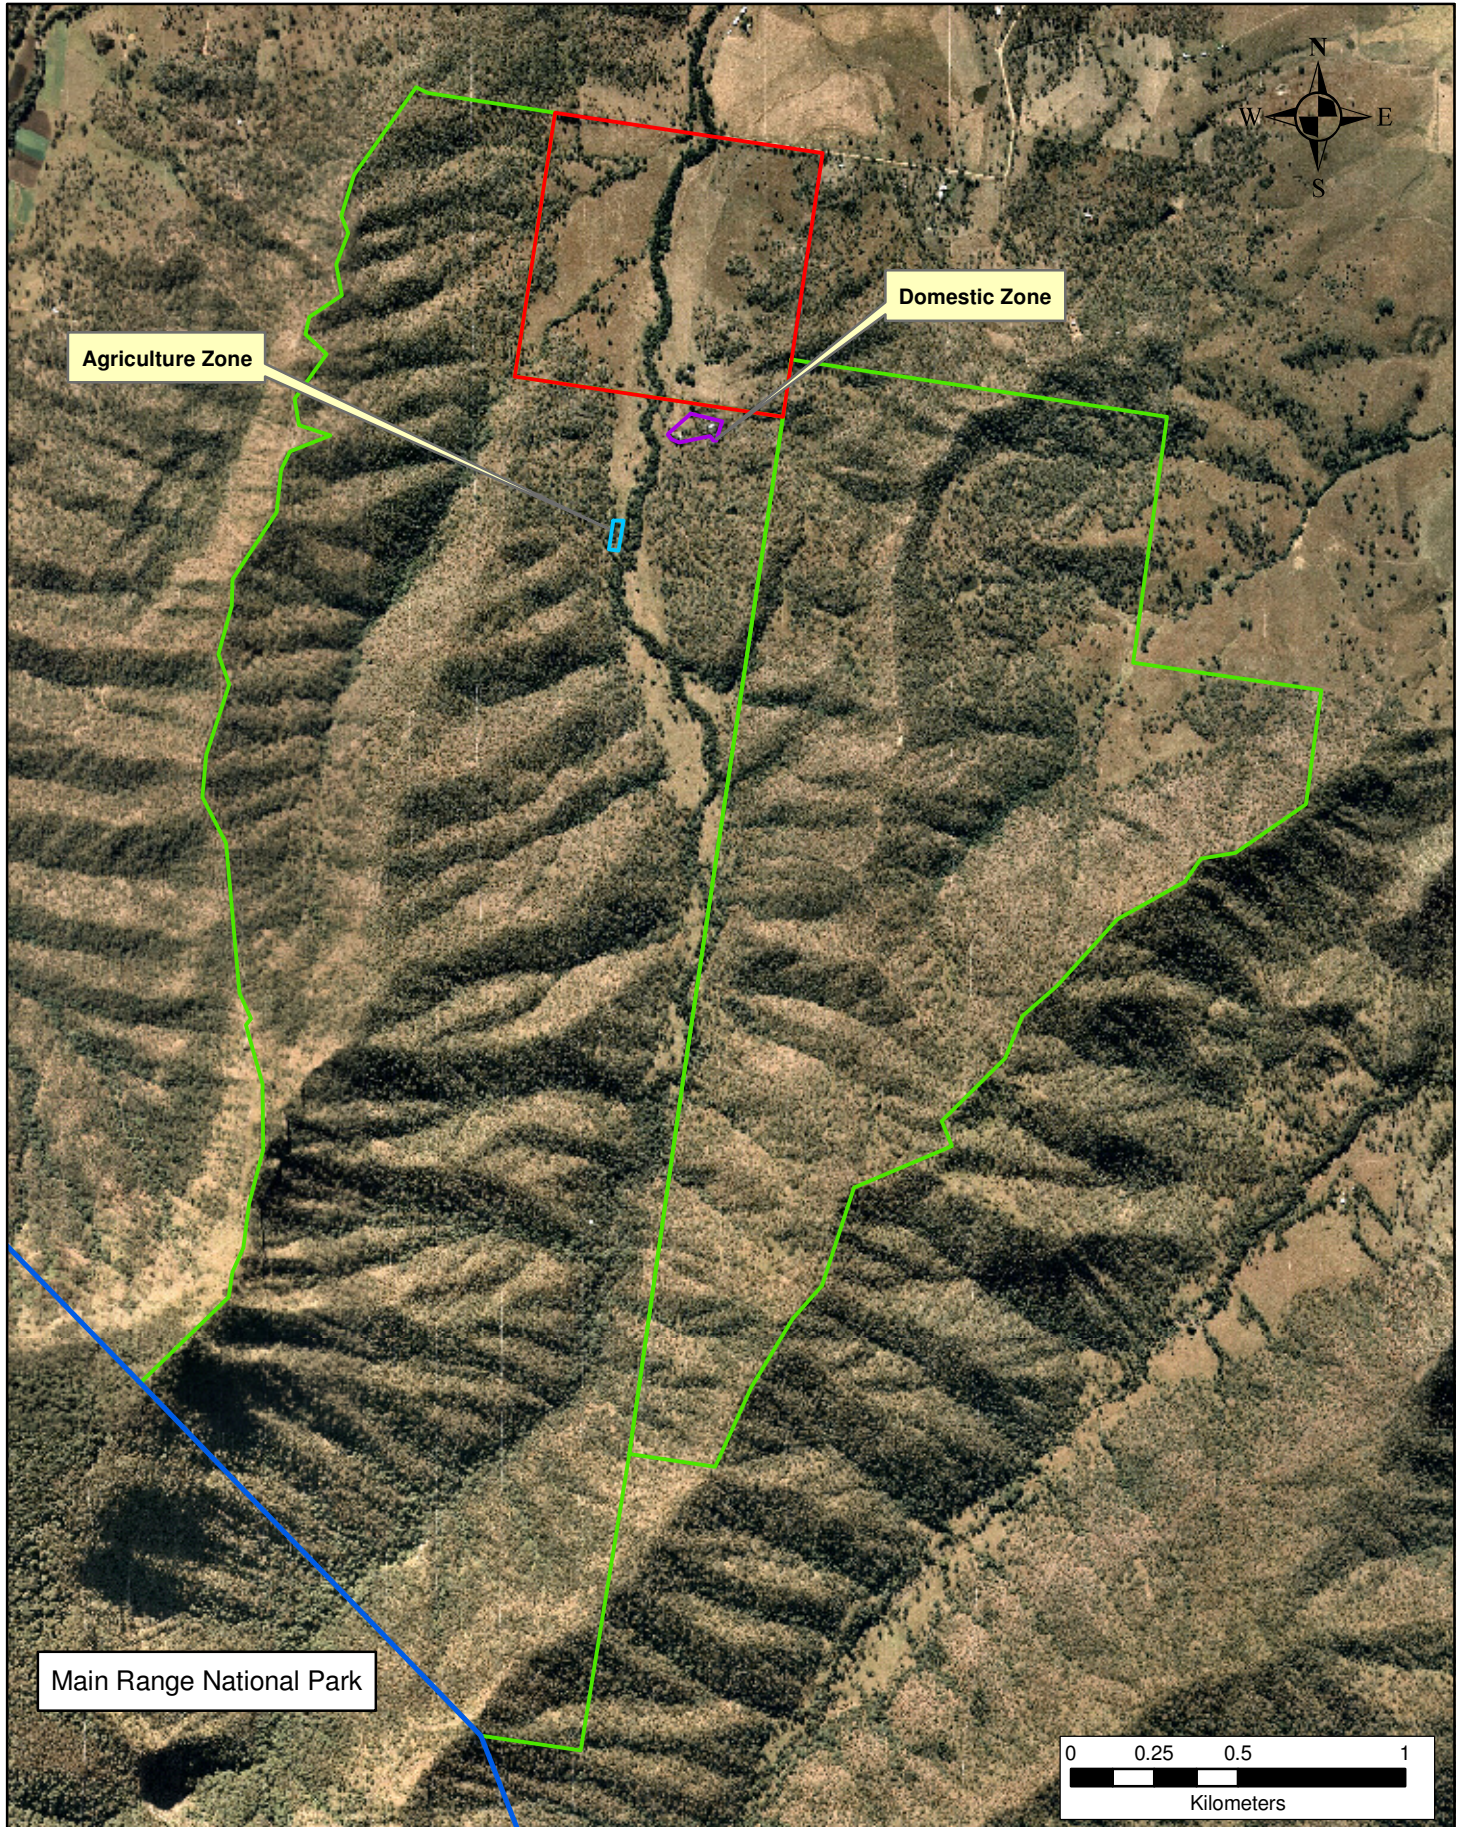

# Shingle Hut Creek Nature Refuge

Locality: Shingle Hut Creek, Laidley, Lockyer Valley Regional Council

**Legend**

- Shingle Hut Creek Exclusion area
- Shingle Hut Creek Nature Refuge

Data source:  
Digital Cadastral Database, DERM 140410  
Protected Area estate, DERM 2010

**DISCLAIMER**  
While every care is taken to ensure the accuracy of this data, the Department of Environment and Resource Management makes no representations or warranties about its accuracy, reliability, completeness or suitability for any particular purpose and disclaims all responsibility and all liability (including without limitation, liability in negligence) for all expenses, losses, damages (including indirect or consequential damage) and costs which you might incur as a result of the data being inaccurate or incomplete in any way or for any reason. Due to varying sources and accuracy of data, spatial locations may not coincide when overlaid.